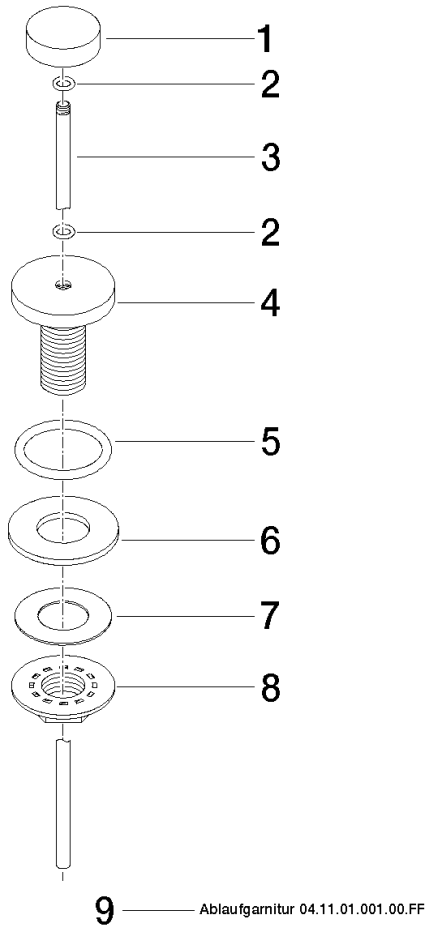

**Basin Waste with knob for deck mounting 1 1/4" - Durabronz (23kt Gold)**

IMO

10 200 970

Fits: IMO, LULU, MADISON, MEM, TARA,  
CL.1, LISSÉ, VAIA, META, CYO

	Durabronz (23kt Gold)	10 200 970-09
	Chrome	10 200 970-00
	Brushed Platinum	10 200 970-06
	Platinum	10 200 970-08
	Dark Chrome	10 200 970-19
	Light Gold	10 200 970-26
	Brushed Light Gold	10 200 970-27
	Brushed Durabronz (23kt Gold)	10 200 970-28
	Matte Black	10 200 970-33
	Brushed Bronze	10 200 970-42
	Brushed Champagne (22kt Gold)	10 200 970-46
	Champagne (22kt Gold)	10 200 970-47
	Brushed Chrome	10 200 970-93
	Brushed Dark Platinum	10 200 970-99

Basin Waste with knob for deck mounting 1 1/4" - Durabronze (23kt Gold)

---

IMO

10 200 970

Only suitable for basins with an overflow.

10 200 970

10 200 970

Parts for other finishes can be found here: [Chrome](#)

Spare parts list

No.	Item Number	Name	Quantity used	Delivery time
1	09 21 33 001-09	handle	1	40
2	09 14 10 007 90	seal	2	2
3	09 31 09 004-09	pull-rod	1	40
4	09 18 40 022-09	sleeve	1	40
5	09 14 10 095 90	seal	1	2
6	09 14 05 012 90	seal	1	2
7	09 14 40 001 90	seal	1	60
8	09 23 10 010 90	nut	1	2
9	90 11 01 001 00-09	pop-up waste	1	40